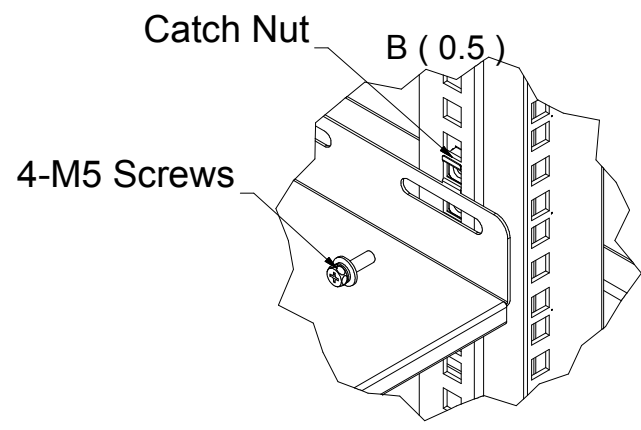

C

C

B

B

A

A

WA-SF80B

B

Catch Nut

B (0.5)

4-M5 Screws