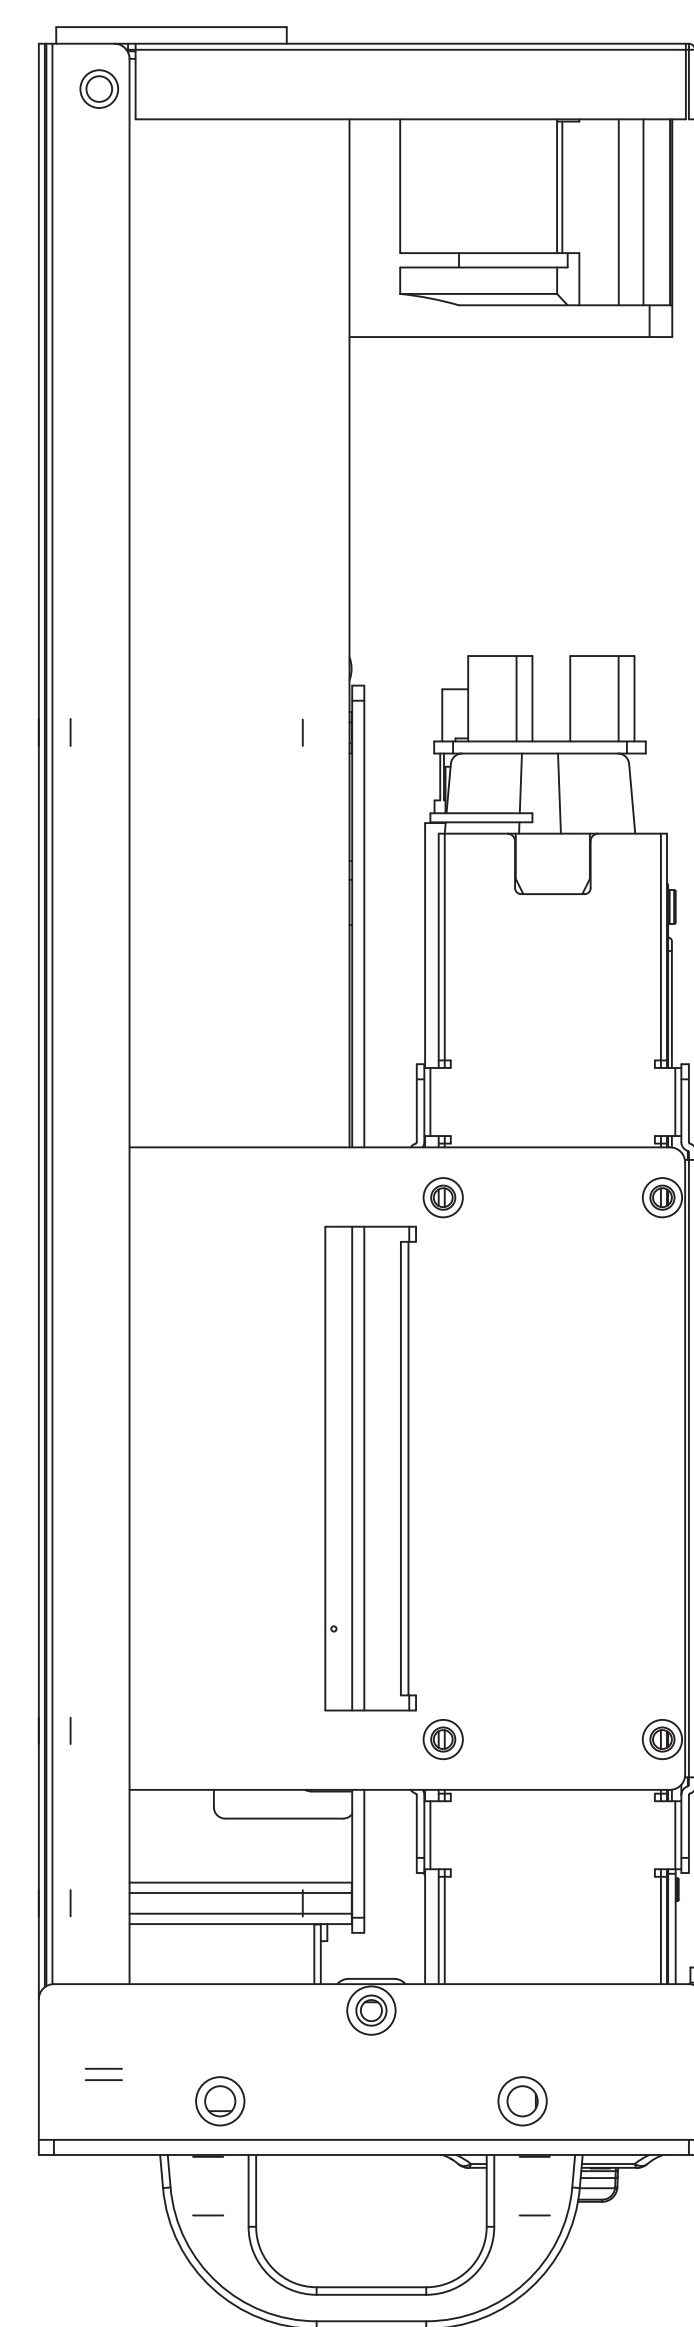

Model NO M-240-F10

Ext 3.5" x 4

Hid 2.5" x 1

M/B 6.7" x 6.7"

Fan 8.0CM x 2
8.0CM x 1 (optional)

Slot 1

Rev N/A

1U Flex power

80mm Fan x 2

80mm Fan x 1(Optional)

2.5" HDD x 1

3.5" HDD x 4

HDD LED

Expansion slot

Mini-ITX M/B

Power switch & LED Reset