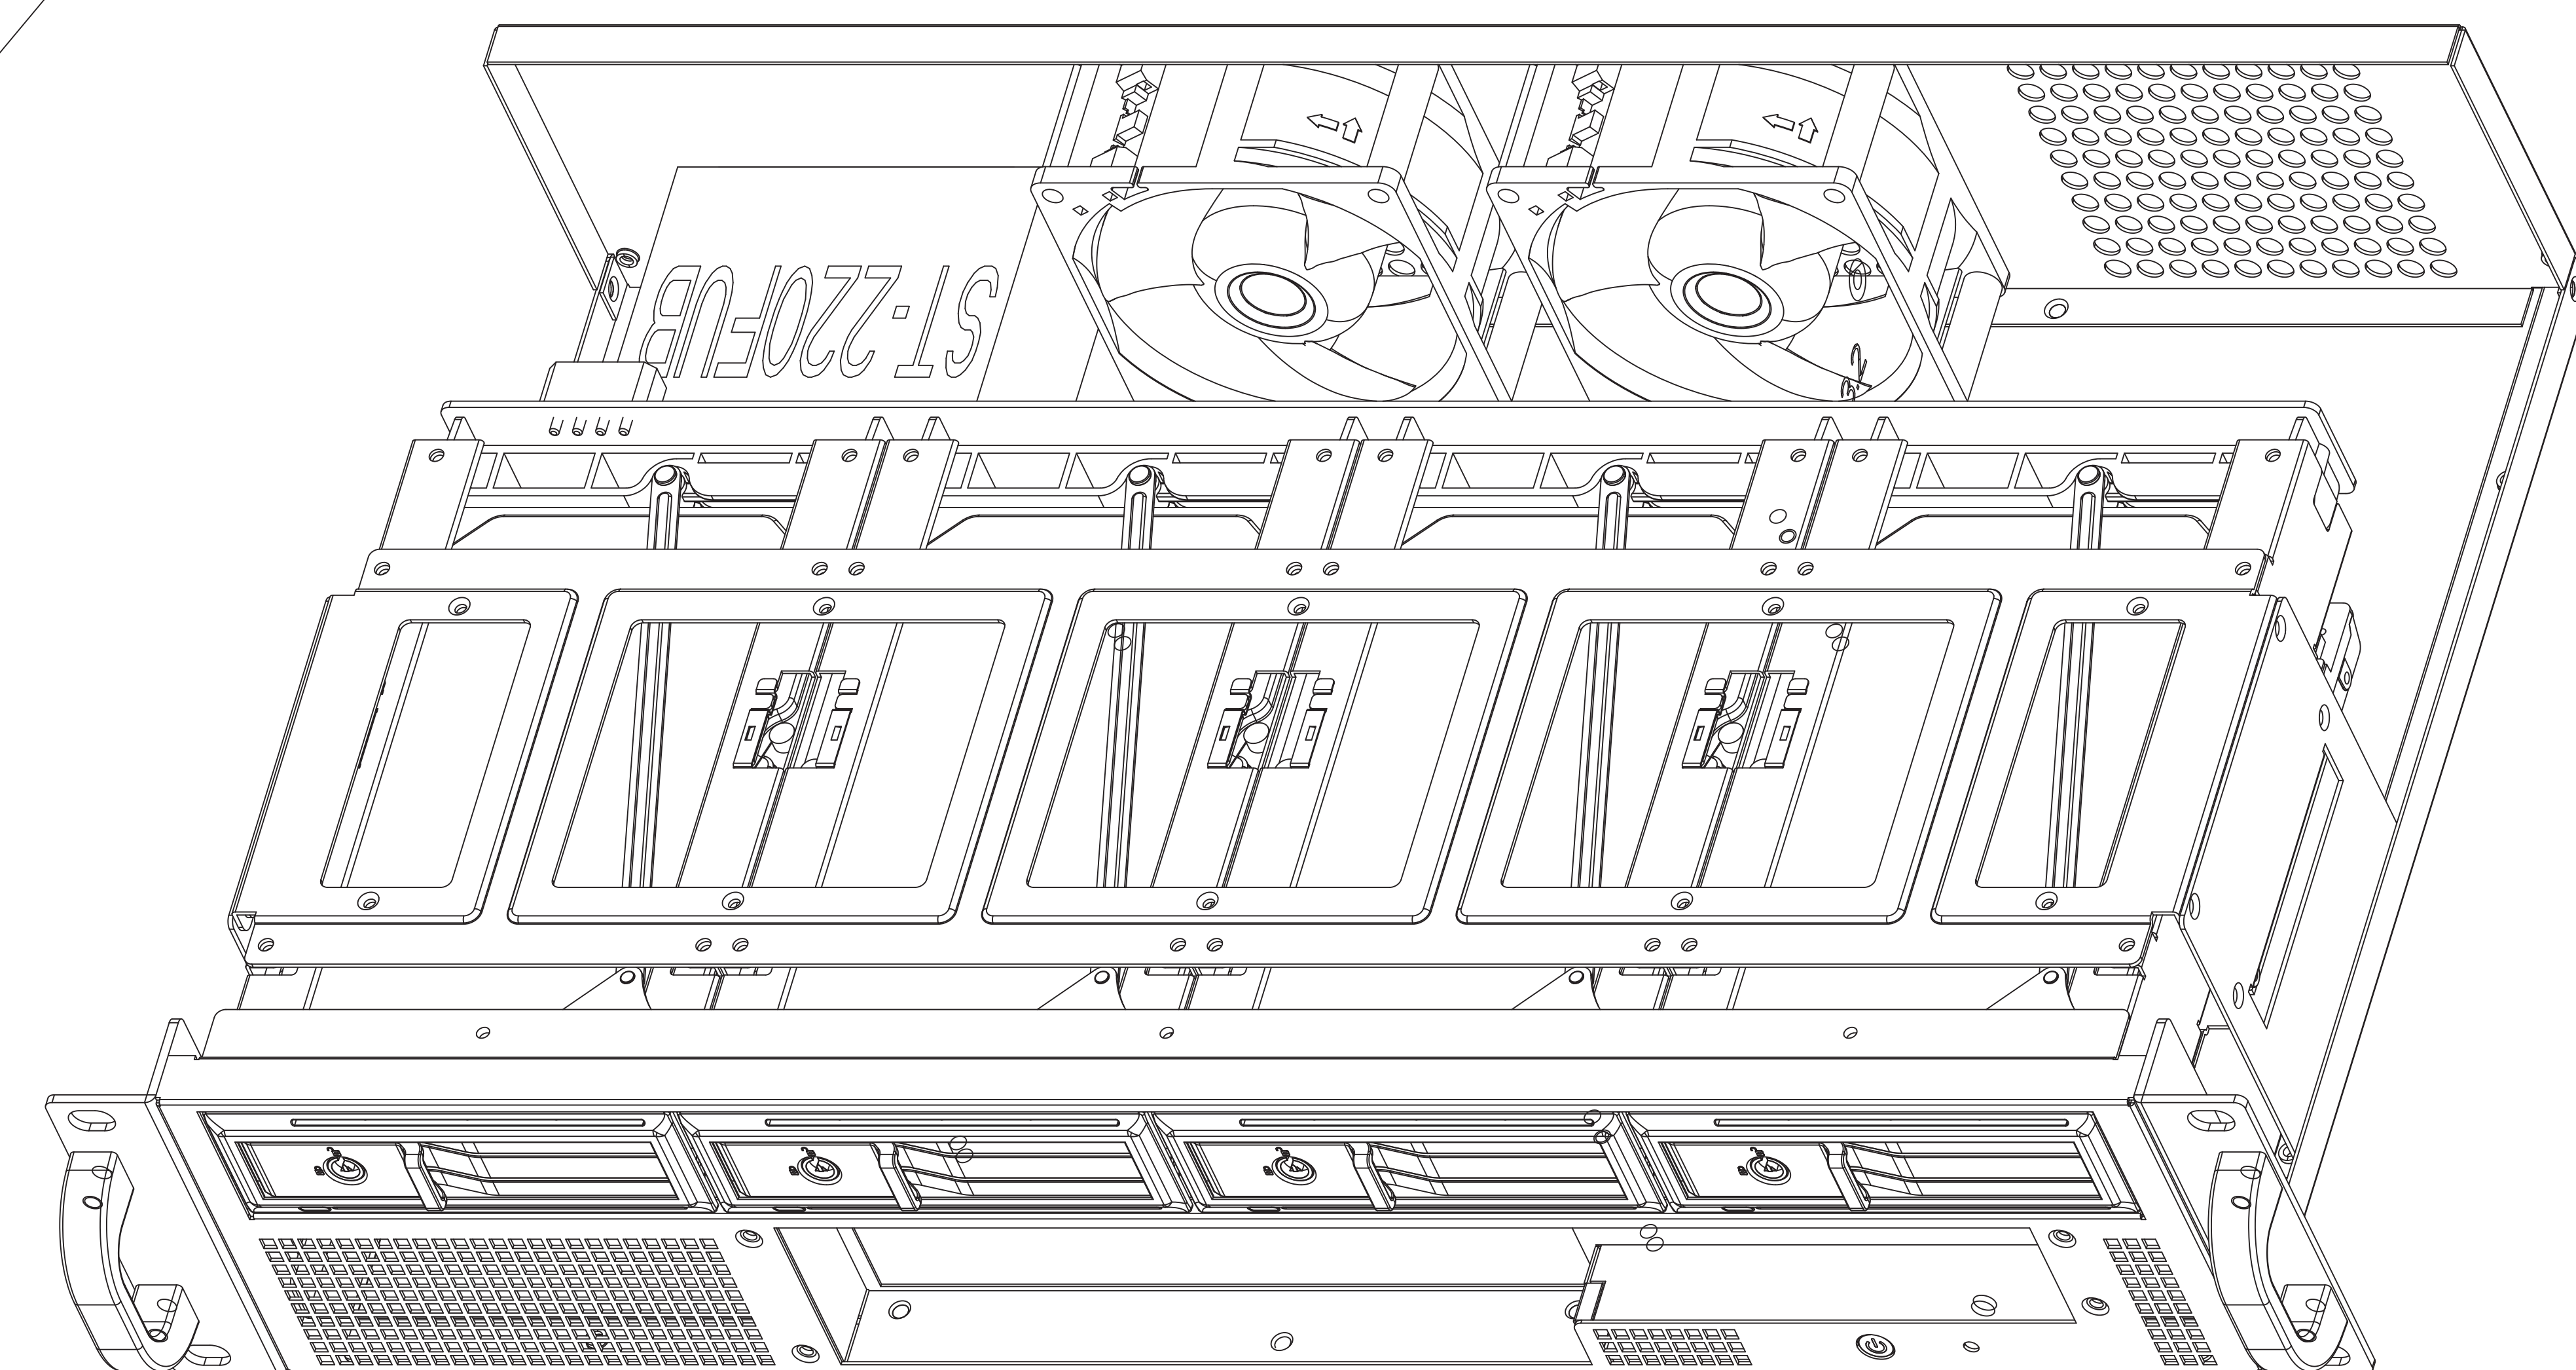

Model NO M-240-F10

Ext 3.5" x 4

Hid 2.5" x 1

M/B 6.7" x 6.7"

Fan 8.0CM x 2
8.0CM x 1 (optional)

Slot 1

Rev N/A

1U Flex power

80mm Fan x 2

80mm Fan x 1(Optional)

2.5" HDD x 1

3.5" HDD x 4

HDD LED

Expansion slot

Mini-ITX M/B

Power switch & LED Reset