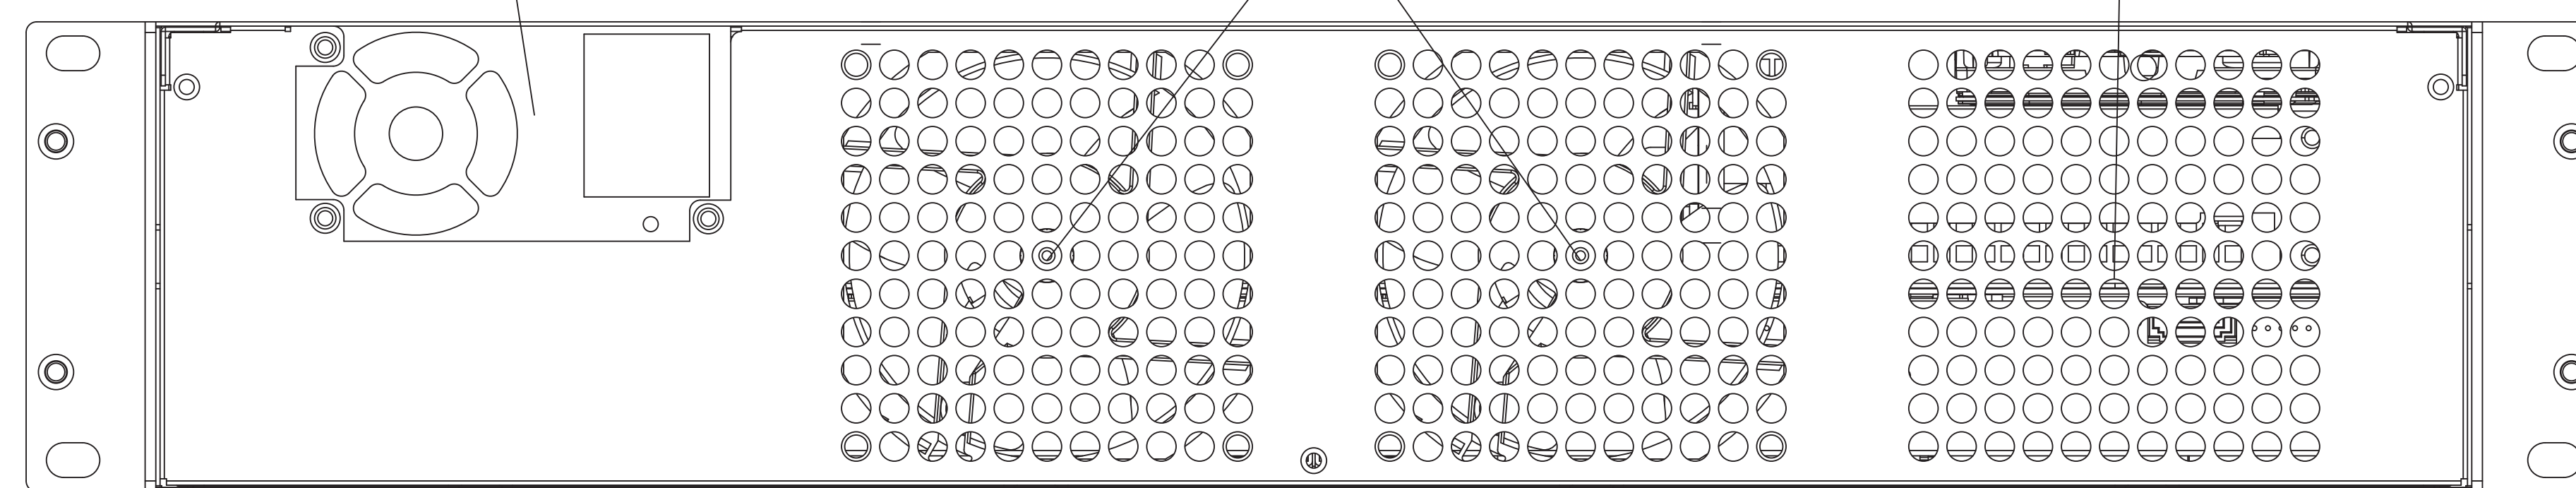

Model NO M-240-F10

Ext 3.5" x 4

Hid 2.5" x 1

M/B 6.7" x 6.7"

Fan 8.0CM x 2
8.0CM x 1 (optional)

Slot 1

Rev N/A

1U Flex power

80mm Fan x 2

80mm Fan x 1(Optional)

2.5" HDD x 1

3.5" HDD x 4

HDD LED

Expansion slot

Mini-ITX M/B

Power switch & LED Reset