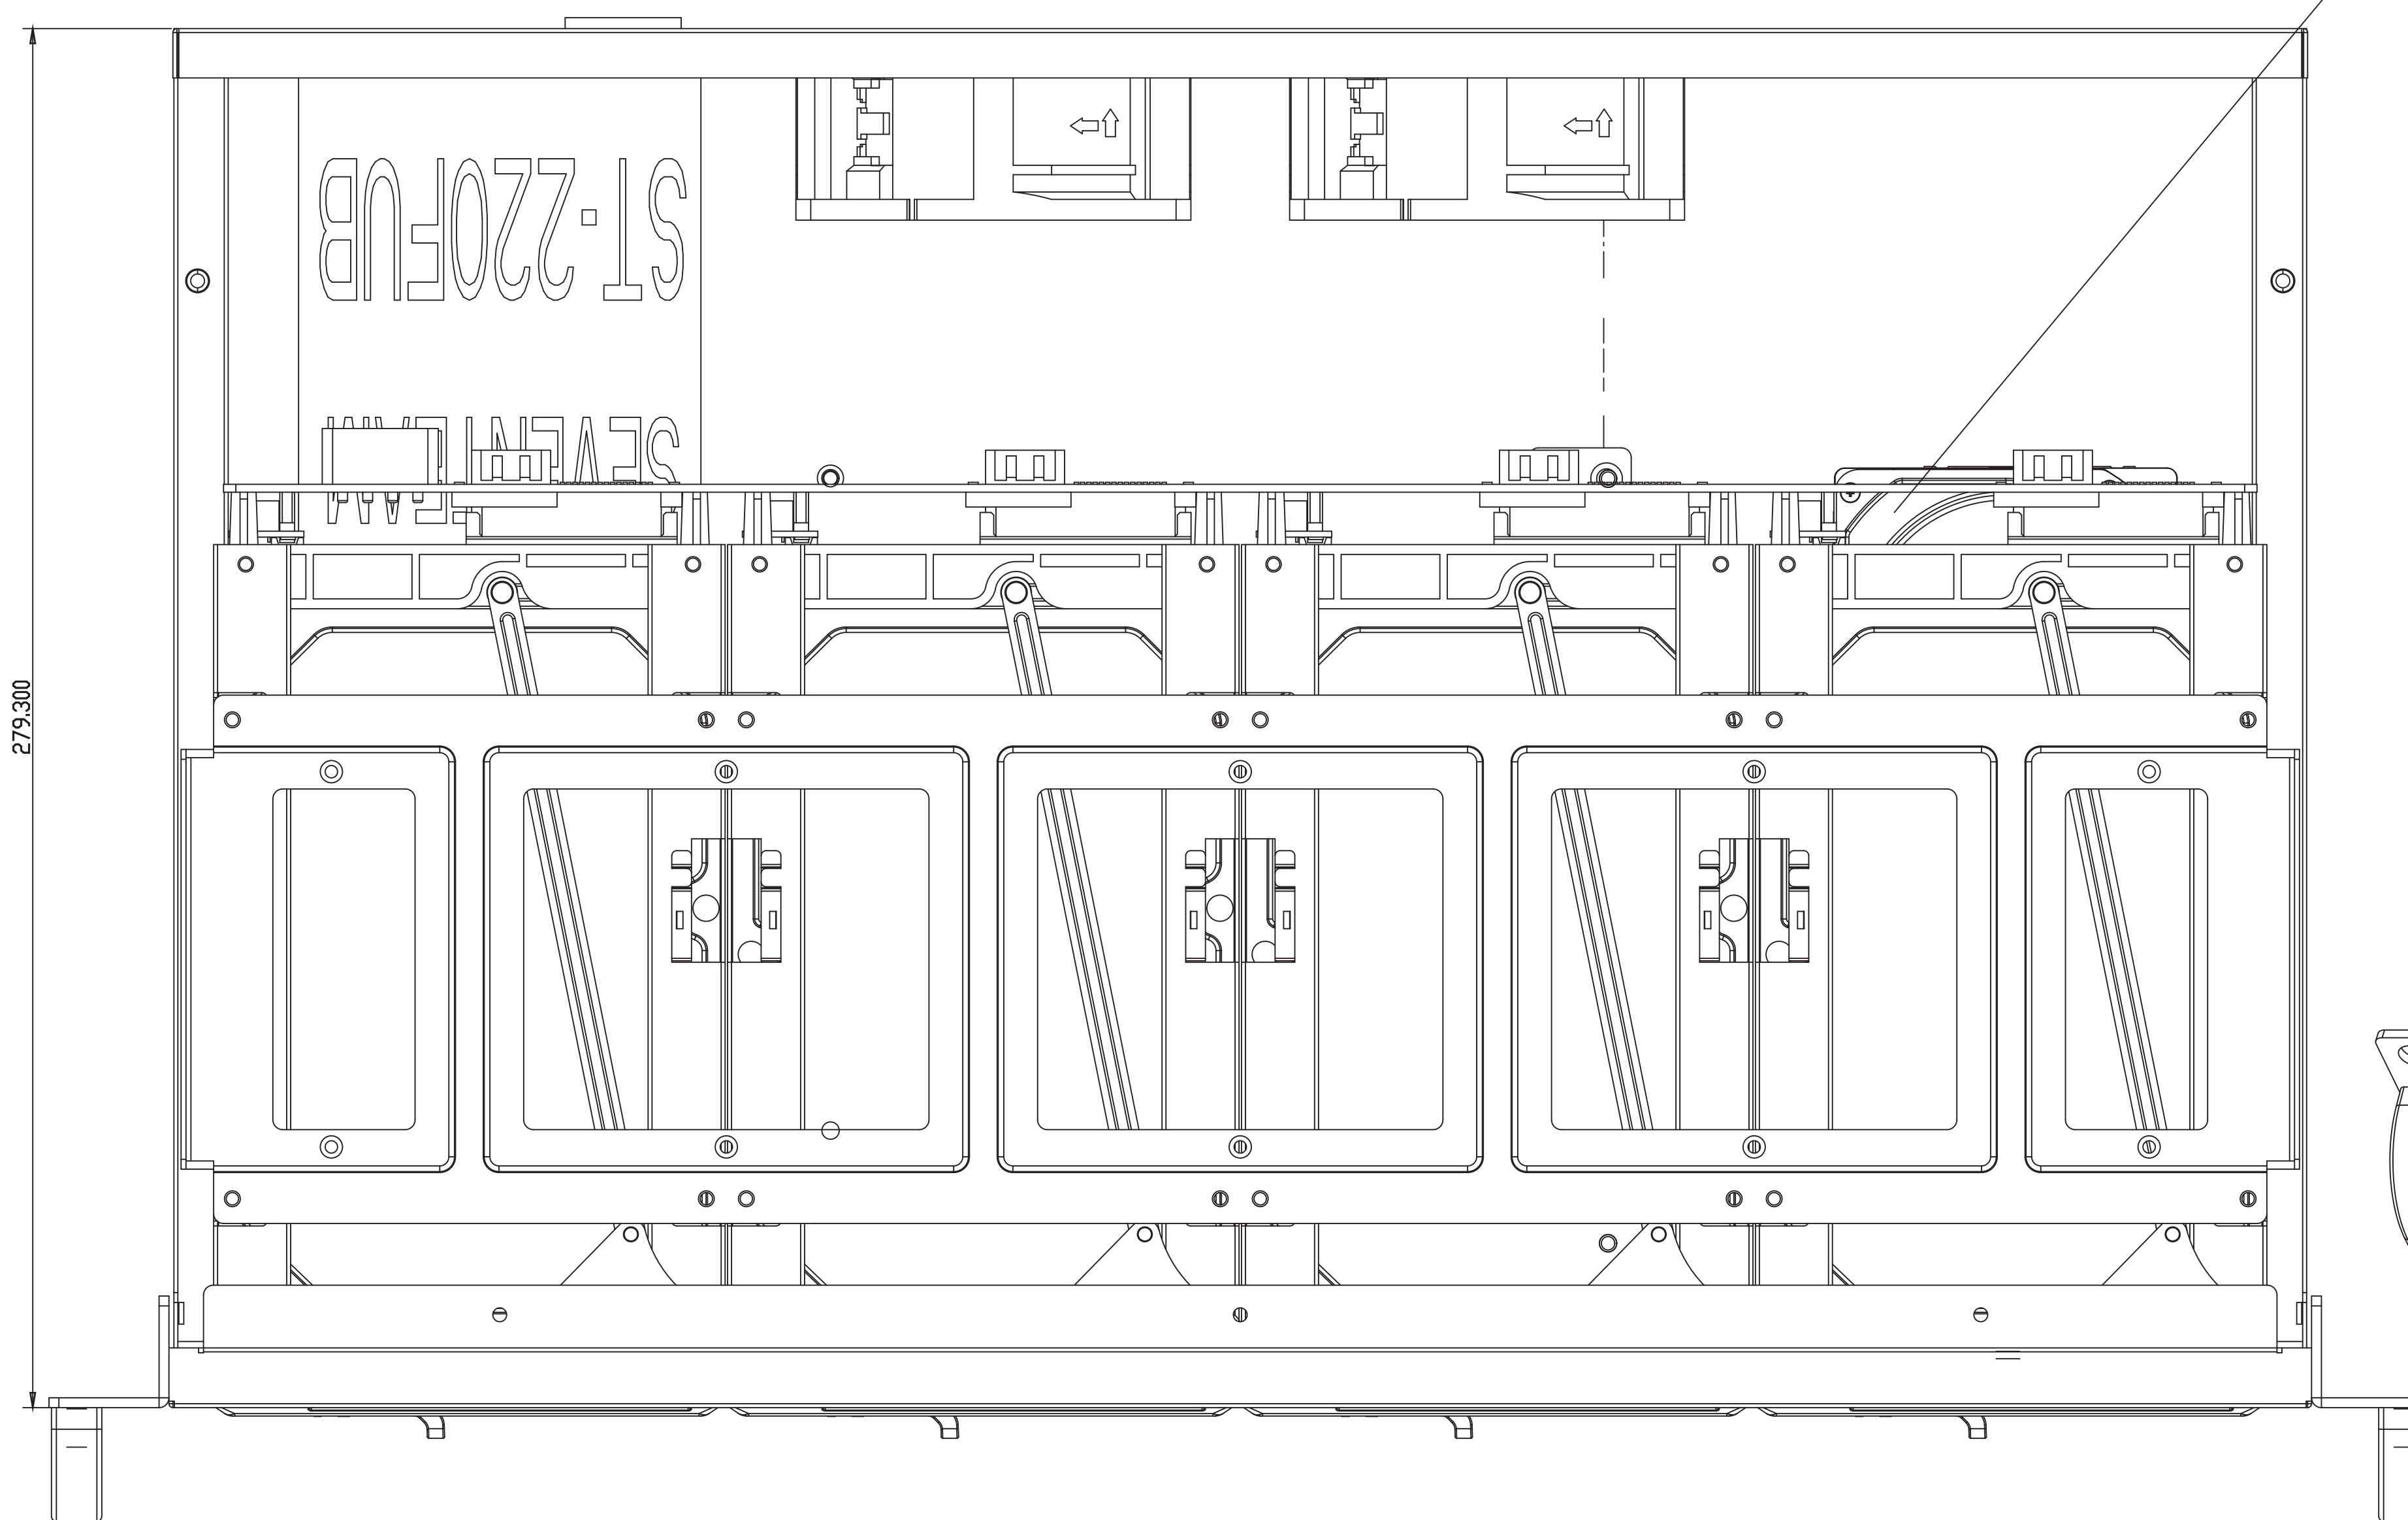

Model NO M-240-F10

Ext 3.5" x 4

Hid 2.5" x 1

M/B 6.7" x 6.7"

Fan 8.0CM x 2
8.0CM x 1 (optional)

Slot 1

Rev N/A

1U Flex power

80mm Fan x 2

80mm Fan x 1(Optional)

2.5" HDD x 1

3.5" HDD x 4

HDD LED

Expansion slot

Mini-ITX M/B

Power switch & LED Reset