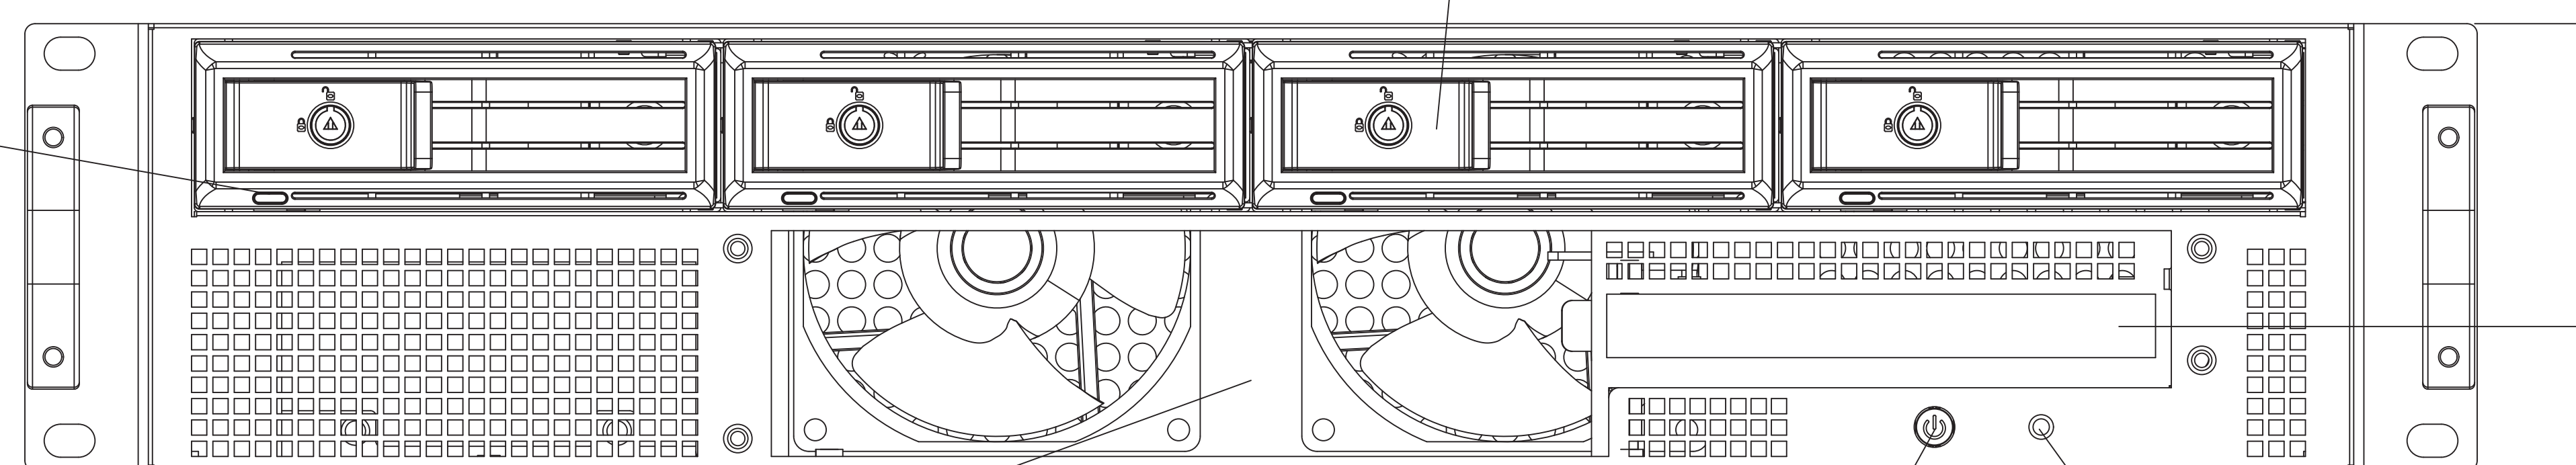

Model NO M-240-F10

Ext 3.5" x 4

Hid 2.5" x 1

M/B 6.7" x 6.7"

Fan 8.0CM x 2
8.0CM x 1 (optional)

Slot 1

Rev N/A

1U Flex power

80mm Fan x 2

80mm Fan x 1(Optional)

2.5" HDD x 1

3.5" HDD x 4

HDD LED

Expansion slot

Mini-ITX M/B

Power switch & LED Reset