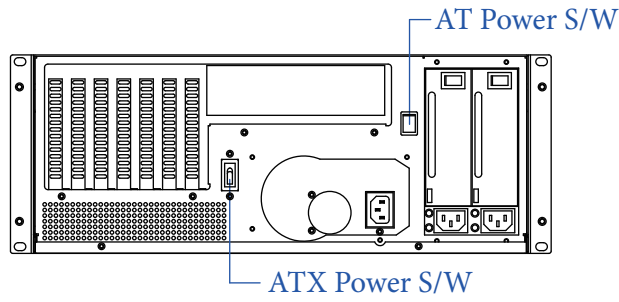

Model No	EB-445-PM
Ext	N/A
Hid	3.5" x46
M/B	12" x 13"
Fan	12cm x6
Slot	x7 (L-type)
Rev	

Flex ATX power supply
or PSII power supply

Mini Redundant PSU
or PSII power supply