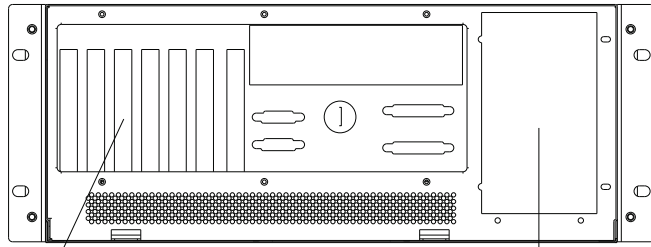

A | B | C | D | E | F | G

Model NO	D-410
Ext	10 × 5.25 bay
Hid	N/A
M/B	12"×13" EATX
Fan	120mm × 2
Slot	7
Rev	

Standard x 7

PS2 PSU

426.5

12"×13" EATX

12cm Fan

12cm Fan

584.3

Power switch

Power LED

10 x 5.25 bay

177.6

HDD LED

USB2.0 x 1

10