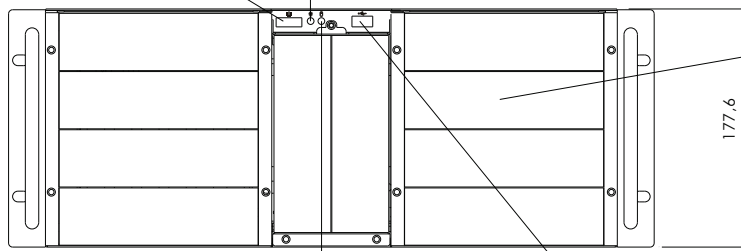

584.3

Power switch

Power LED

10 x 5.25 bay

177.6

HDD LED

USB2.0 x 1

10