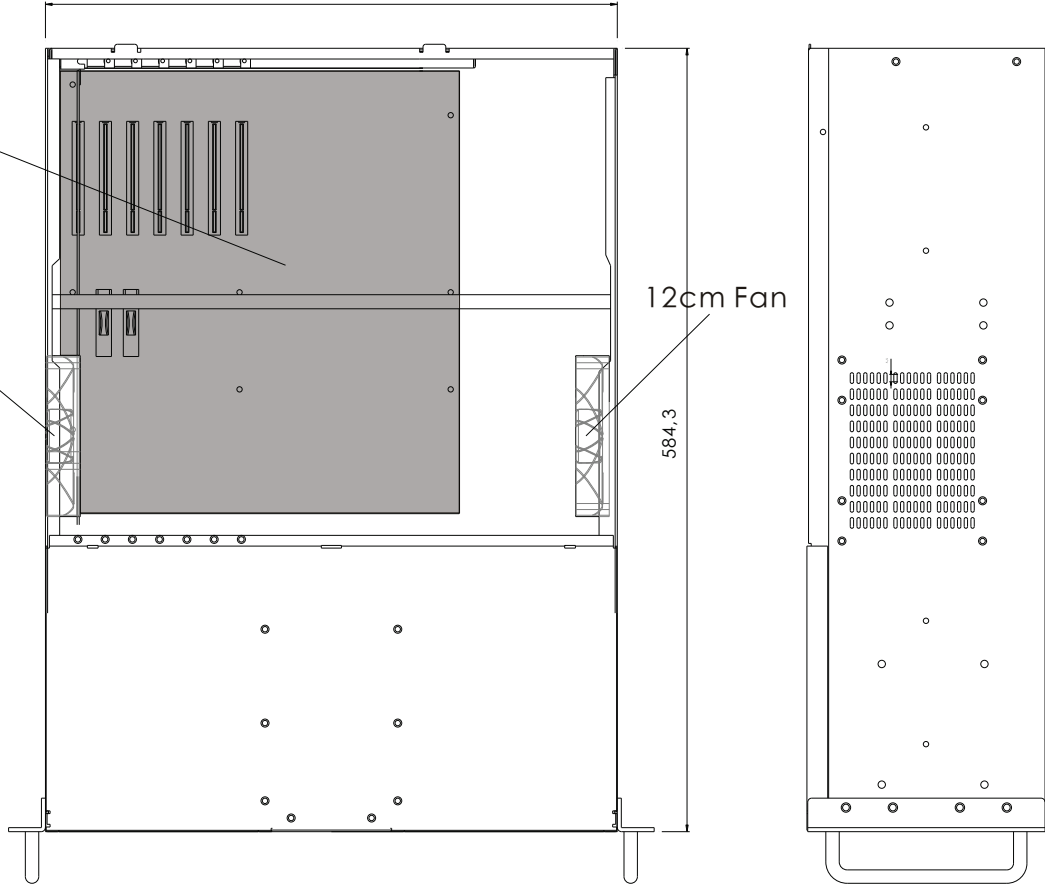

A | B | C | D | E | F | G

Model NO	D-410
Ext	10 × 5.25 bay
Hid	N/A
M/B	12"×13" EATX
Fan	120mm × 2
Slot	7
Rev	

Standard x 7

PS2 PSU

426.5

12"×13" EATX

12cm Fan

12cm Fan

584.3

Power switch

Power LED

10 x 5.25 bay

177.6

HDD LED

USB2.0 x 1

10