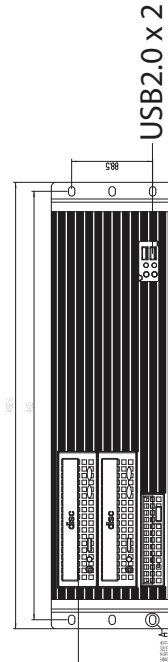

Model NO	D-313SE-MATX
Ext	5.25" x 2 + 3.5" x 1
Htd	3.5" x 4
M/B	9.6" x 9.6"
Fan	12CM x 1 + 8CM x 1 + 6CM x 2 (Option)
Slot	4
Rev	

Standard x 4

6.0cm Fan x 2 (optional) 9.6" x 9.6" MATX

3.5" HDD x 4

5.25" Bay x 2

3.5" Bay x 1

USB 2.0 x 2

Power switch Power LED

Reset HDD LED

NOTE:

1. 材质要求环保 (RoHS);
2. 机箱外表面粉烤黑色。

2014/07/29

DATE	REV	BY	CHK	APP	DATE	REV	BY	CHK	APP
2014/07/29	1.0	WJ	WJ	WJ	2014/07/29	1.0	WJ	WJ	WJ
DESIGN	DESIGN	DESIGN	DESIGN	DESIGN	DESIGN	DESIGN	DESIGN	DESIGN	DESIGN
WJ	WJ	WJ	WJ	WJ	WJ	WJ	WJ	WJ	WJ