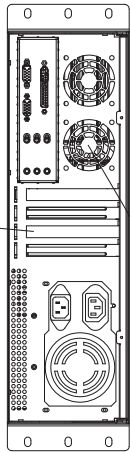

Model NO	D-313SE-MATX
Ext	5.25" x 2 + 3.5" x 1
Htd	3.5" x 4
M/B	9.6" x 9.6"
Fan	12CM x 1 + 8CM x 1 + 6CM x 2 (Option)
Slot	4
Rev	

Standard x 4

6.0cm Fan x 2 (optional) 9.6" x 9.6" MATX

3.5" HDD x 4

5.25" Bay x 2

3.5" Bay x 1

USB 2.0 x 2

Power switch Power LED

Reset HDD LED

NOTE:

1. 材质要求环保 (RoHS);
2. 机箱外表面粉烤黑色。

2014/07/29

DATE	REV	BY	CHK	APP	DATE	REV	BY	CHK	APP
2014/07/29	1.0	WJ	WJ	WJ	2014/07/29	1.0	WJ	WJ	WJ
DESIGN	DESIGN	DESIGN	DESIGN	DESIGN	DESIGN	DESIGN	DESIGN	DESIGN	DESIGN
WJ	WJ	WJ	WJ	WJ	WJ	WJ	WJ	WJ	WJ