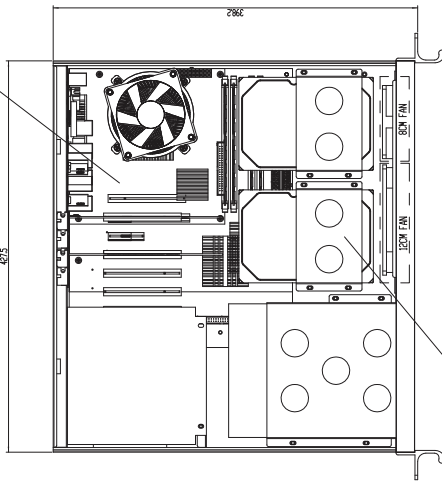

Model NO	D-313SE-MATX
Ext	5.25" x 2 + 3.5" x 1
Htd	3.5" x 4
M/B	9.6" x 9.6"
Fan	12CM x 1 + 8CM x 1 + 6CM x 2 (Option)
Slot	4
Rev	

Standard x 4

6.0cm Fan x 2 (optional) 9.6" x 9.6" MATX

3.5" HDD x 4

5.25" Bay x 2

3.5" Bay x 1

USB 2.0 x 2

Power switch Power LED

Reset HDD LED

NOTE:

1. 材质要求环保 (RoHS);
2. 机箱外表面粉烤黑色。

2014/07/29

DATE	REV	BY	CHK	APP	DATE	REV	BY	CHK	APP
2014/07/29	1.0	WJ	WJ	WJ	2014/07/29	1.0	WJ	WJ	WJ
DESIGN	DESIGN	DESIGN	DESIGN	DESIGN	DESIGN	DESIGN	DESIGN	DESIGN	DESIGN
WJ	WJ	WJ	WJ	WJ	WJ	WJ	WJ	WJ	WJ