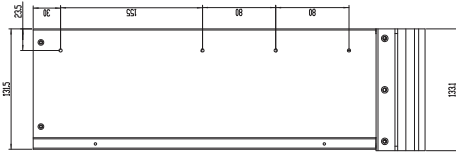

Model NO	D-313SE-MATX
Ext	5.25" x 2 + 3.5" x 1
Htd	3.5" x 4
M/B	9.6" x 9.6"
Fan	12CM x 1 + 8CM x 1 + 6CM x 2 (Option)
Slot	4
Rev	

Standard x 4

6.0cm Fan x 2 (optional) 9.6" x 9.6" MATX

3.5" HDD x 4

5.25" Bay x 2

3.5" Bay x 1

USB 2.0 x 2

Power switch Power LED

Reset HDD LED

NOTE:

1. 材质要求环保 (RoHS);
2. 机箱外表面粉烤黑色。

2014/07/29

DATE	REV	BY	CHK	APP	DATE	REV	BY	CHK	APP
2014/07/29	1.0	WJ	WJ	WJ	2014/07/29	1.0	WJ	WJ	WJ
DESIGN	DESIGN	DESIGN	DESIGN	DESIGN	DESIGN	DESIGN	DESIGN	DESIGN	DESIGN
WJ	WJ	WJ	WJ	WJ	WJ	WJ	WJ	WJ	WJ