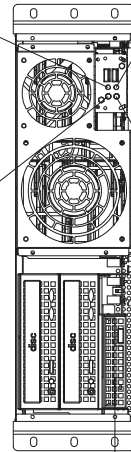

Model NO	D-313SE-MATX
Ext	5.25" x 2 + 3.5" x 1
Htd	3.5" x 4
M/B	9.6" x 9.6"
Fan	12CM x 1 + 8CM x 1 + 6CM x 2 (Option)
Slot	4
Rev	

Standard x 4

6.0cm Fan x 2 (optional) 9.6" x 9.6" MATX

3.5" HDD x 4

5.25" Bay x 2

3.5" Bay x 1

USB 2.0 x 2

Power switch Power LED

Reset HDD LED

NOTE:

1. 材质要求环保 (RoHS);
2. 机箱外表面粉烤黑色。

2014/07/29

DATE	REV	BY	CHK	APP	DATE	REV	BY	CHK	APP
2014/07/29	1.0	WJ	WJ	WJ	2014/07/29	1.0	WJ	WJ	WJ
DESIGN	DESIGN	DESIGN	DESIGN	DESIGN	DESIGN	DESIGN	DESIGN	DESIGN	DESIGN
WJ	WJ	WJ	WJ	WJ	WJ	WJ	WJ	WJ	WJ