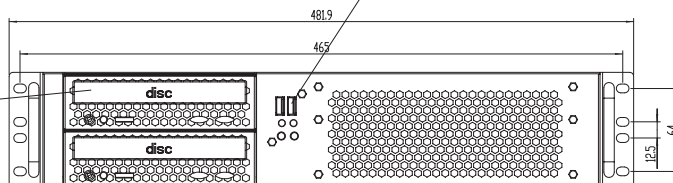

Ext	5.25" x 2
Hid	3.5" x 2
M/B	9.6" x 9.6"
Fan	8.0CM x 2 (Optional)

Slot	4 (Low Profile)
------	-----------------

Rev	
-----	--

Low profile x 4

PS2 Power

9.6" x 9.6" Micro ATX

3.5" HDD x 2

USB2.0 x 2

FAN 8CM x 2

5.25" x 2 bay

Power LED

HDD LED

8.0cm Fan x 2 (optional)

Power switch

Reset

APPROVED