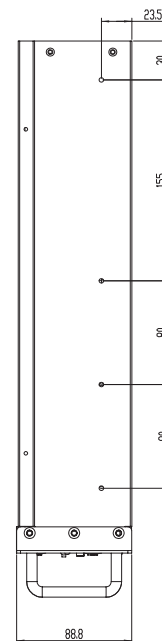

Ext	5.25" x 2
Hid	3.5" x 2
M/B	9.6" x 9.6"
Fan	8.0CM x 2 (Optional)

Slot	4 (Low Profile)
------	-----------------

Rev	
-----	--

Low profile x 4

PS2 Power

9.6" x 9.6" Micro ATX

3.5" HDD x 2

USB2.0 x 2

FAN 8CM x 2

5.25" x 2 bay

Power LED

HDD LED

8.0cm Fan x 2 (optional)

Power switch

Reset

APPROVED