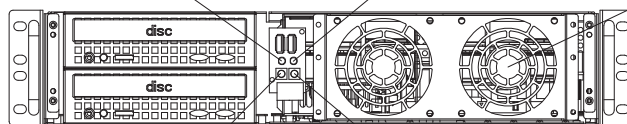

Ext	5.25" x 2
Hid	3.5" x 2
M/B	9.6" x 9.6"
Fan	8.0CM x 2 (Optional)

Slot	4 (Low Profile)
------	-----------------

Rev	
-----	--

Low profile x 4

PS2 Power

9.6" x 9.6" Micro ATX

3.5" HDD x 2

USB2.0 x 2

FAN 8CM x 2

5.25" x 2 bay

Power LED

HDD LED

8.0cm Fan x 2 (optional)

Power switch

Reset

APPROVED