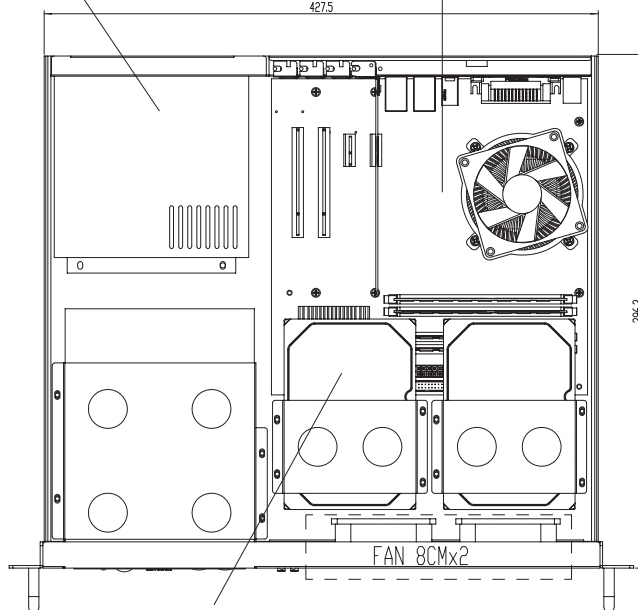

Ext	5.25" x 2
Hid	3.5" x 2
M/B	9.6" x 9.6"
Fan	8.0CM x 2 (Optional)

Slot	4 (Low Profile)
------	-----------------

Rev	
-----	--

Low profile x 4

PS2 Power

9.6" x 9.6" Micro ATX

3.5" HDD x 2

USB2.0 x 2

FAN 8CM x 2

5.25" x 2 bay

Power LED

HDD LED

8.0cm Fan x 2 (optional)

Power switch

Reset

APPROVED