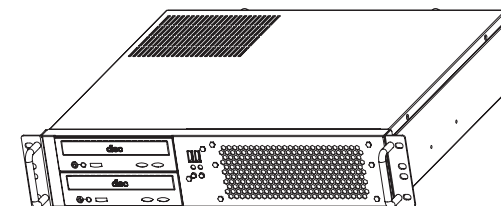

Ext	5.25" x 2
Hid	3.5" x 2
M/B	9.6" x 9.6"
Fan	8.0CM x 2 (Optional)

Slot	4 (Low Profile)
------	-----------------

Rev	
-----	--

Low profile x 4

PS2 Power

9.6" x 9.6" Micro ATX

3.5" HDD x 2

USB2.0 x 2

FAN 8CM x 2

5.25" x 2 bay

Power LED

HDD LED

8.0cm Fan x 2 (optional)

Power switch

Reset

APPROVED