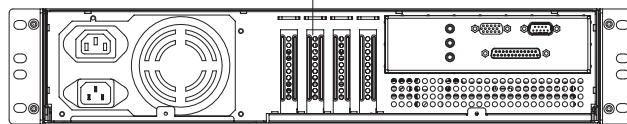

Ext	5.25" x 2
Hid	3.5" x 2
M/B	9.6" x 9.6"
Fan	8.0CM x 2 (Optional)

Slot	4 (Low Profile)
------	-----------------

Rev	
-----	--

Low profile x 4

PS2 Power

9.6" x 9.6" Micro ATX

3.5" HDD x 2

USB2.0 x 2

FAN 8CM x 2

5.25" x 2 bay

Power LED

HDD LED

8.0cm Fan x 2 (optional)

Power switch

Reset

APPROVED