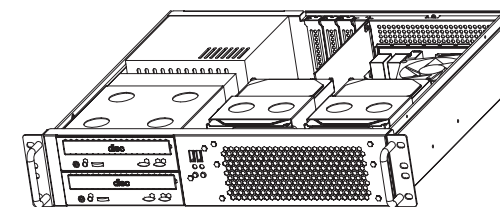

Ext	5.25" x 2
Hid	3.5" x 2
M/B	9.6" x 9.6"
Fan	8.0CM x 2 (Optional)

Slot	4 (Low Profile)
------	-----------------

Rev	
-----	--

Low profile x 4

PS2 Power

9.6" x 9.6" Micro ATX

3.5" HDD x 2

USB2.0 x 2

FAN 8CM x 2

5.25" x 2 bay

Power LED

HDD LED

8.0cm Fan x 2 (optional)

Power switch

Reset

APPROVED