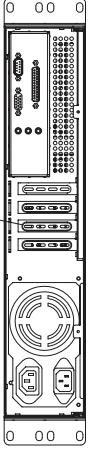

Model NO	D-213-MATX
Ext	5.25" x 1
Hdd	3.5" x 2
M/B	9.6" x 9.6"
Fan	8.0CM x 2 (Option)
Slot	4 (Low Profile)
Rev	

比例 1:2

Low profile x 4

PS2 Power

3.5" HDD x 2

USB2.0 x 2

5.25" x 1 bay

Power LED

Power switch

Reset

HDD LED

8.0cm Fan x 2 (optional)

NOTE:

1. 材质要求环保 (RoHS);
2. 机箱外表面粉烤黑色。

2014/07/29

DATE	DESIGN	REV	BY	CHK	APP	DATE
DATE	DESIGN	REV	BY	CHK	APP	DATE
DATE	DESIGN	REV	BY	CHK	APP	DATE
DATE	DESIGN	REV	BY	CHK	APP	DATE
DATE	DESIGN	REV	BY	CHK	APP	DATE