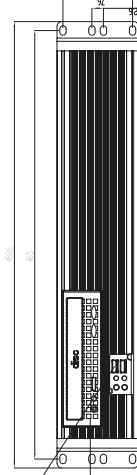

Model NO	D-213-MATX
Ext	5.25" x 1
Hdd	3.5" x 2
M/B	9.6" x 9.6"
Fan	8.0CM x 2 (Option)
Slot	4 (Low Profile)
Rev	

比例 1:2

Low profile x 4

PS2 Power

3.5" HDD x 2

USB2.0 x 2

5.25" x 1 bay

Power LED

Power switch

Reset

HDD LED

8.0cm Fan x 2 (optional)

NOTE:

1. 材质要求环保 (RoHS);
2. 机箱外表面粉烤黑色。

2014/07/29

DATE	DESIGN	REV	BY	CHK	APP	DATE
DATE	DESIGN	REV	BY	CHK	APP	DATE
DATE	DESIGN	REV	BY	CHK	APP	DATE
DATE	DESIGN	REV	BY	CHK	APP	DATE
DATE	DESIGN	REV	BY	CHK	APP	DATE