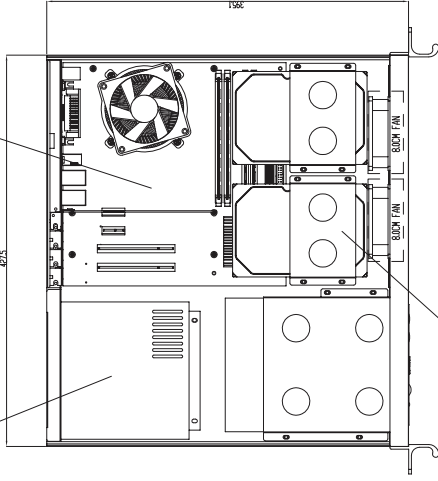

Model NO	D-213-MATX
Ext	5.25" x 1
Hdd	3.5" x 2
M/B	9.6" x 9.6"
Fan	8.0CM x 2 (Option)
Slot	4 (Low Profile)
Rev	

比例 1:2

Low profile x 4

PS2 Power

3.5" HDD x 2

USB2.0 x 2

5.25" x 1 bay

Power LED

Power switch

Reset

HDD LED

8.0cm Fan x 2 (optional)

NOTE:

1. 材质要求环保 (RoHS);
2. 机箱外表面粉烤黑色。

2014/07/29

DATE	DESIGN	REV	BY	CHK	APP	DATE
DATE	DESIGN	REV	BY	CHK	APP	DATE
DATE	DESIGN	REV	BY	CHK	APP	DATE
DATE	DESIGN	REV	BY	CHK	APP	DATE
DATE	DESIGN	REV	BY	CHK	APP	DATE