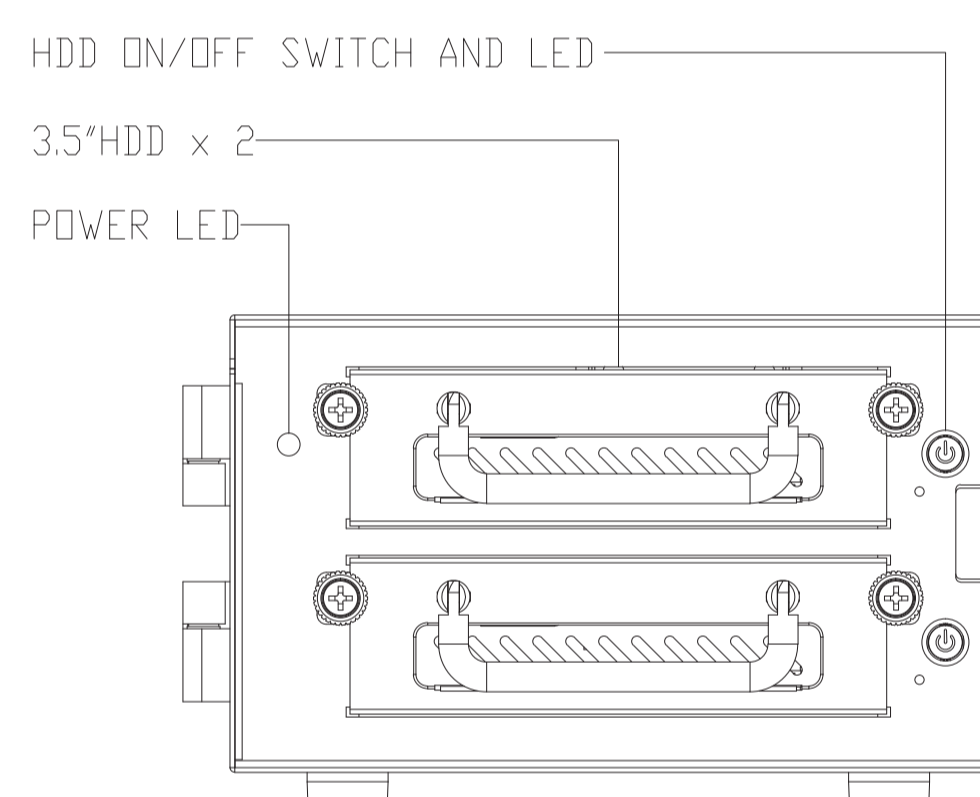

Model NO	AN-EX352
Ext	3.5" x 2
Interface	USB30/eSATA
Fan	40mm x 1
Power	DC 12V/3A

CLOSE

METAL KEYLOCK

OPEN