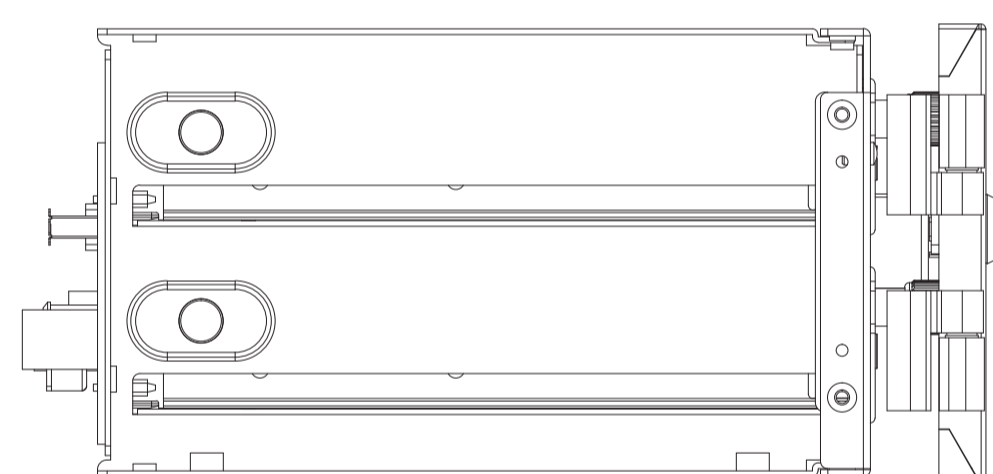

Model NO	AN-EX352
Ext	3.5" x 2
Interface	USB30/eSATA
Fan	40mm x 1
Power	DC 12V/3A

CLOSE

METAL KEYLOCK

OPEN