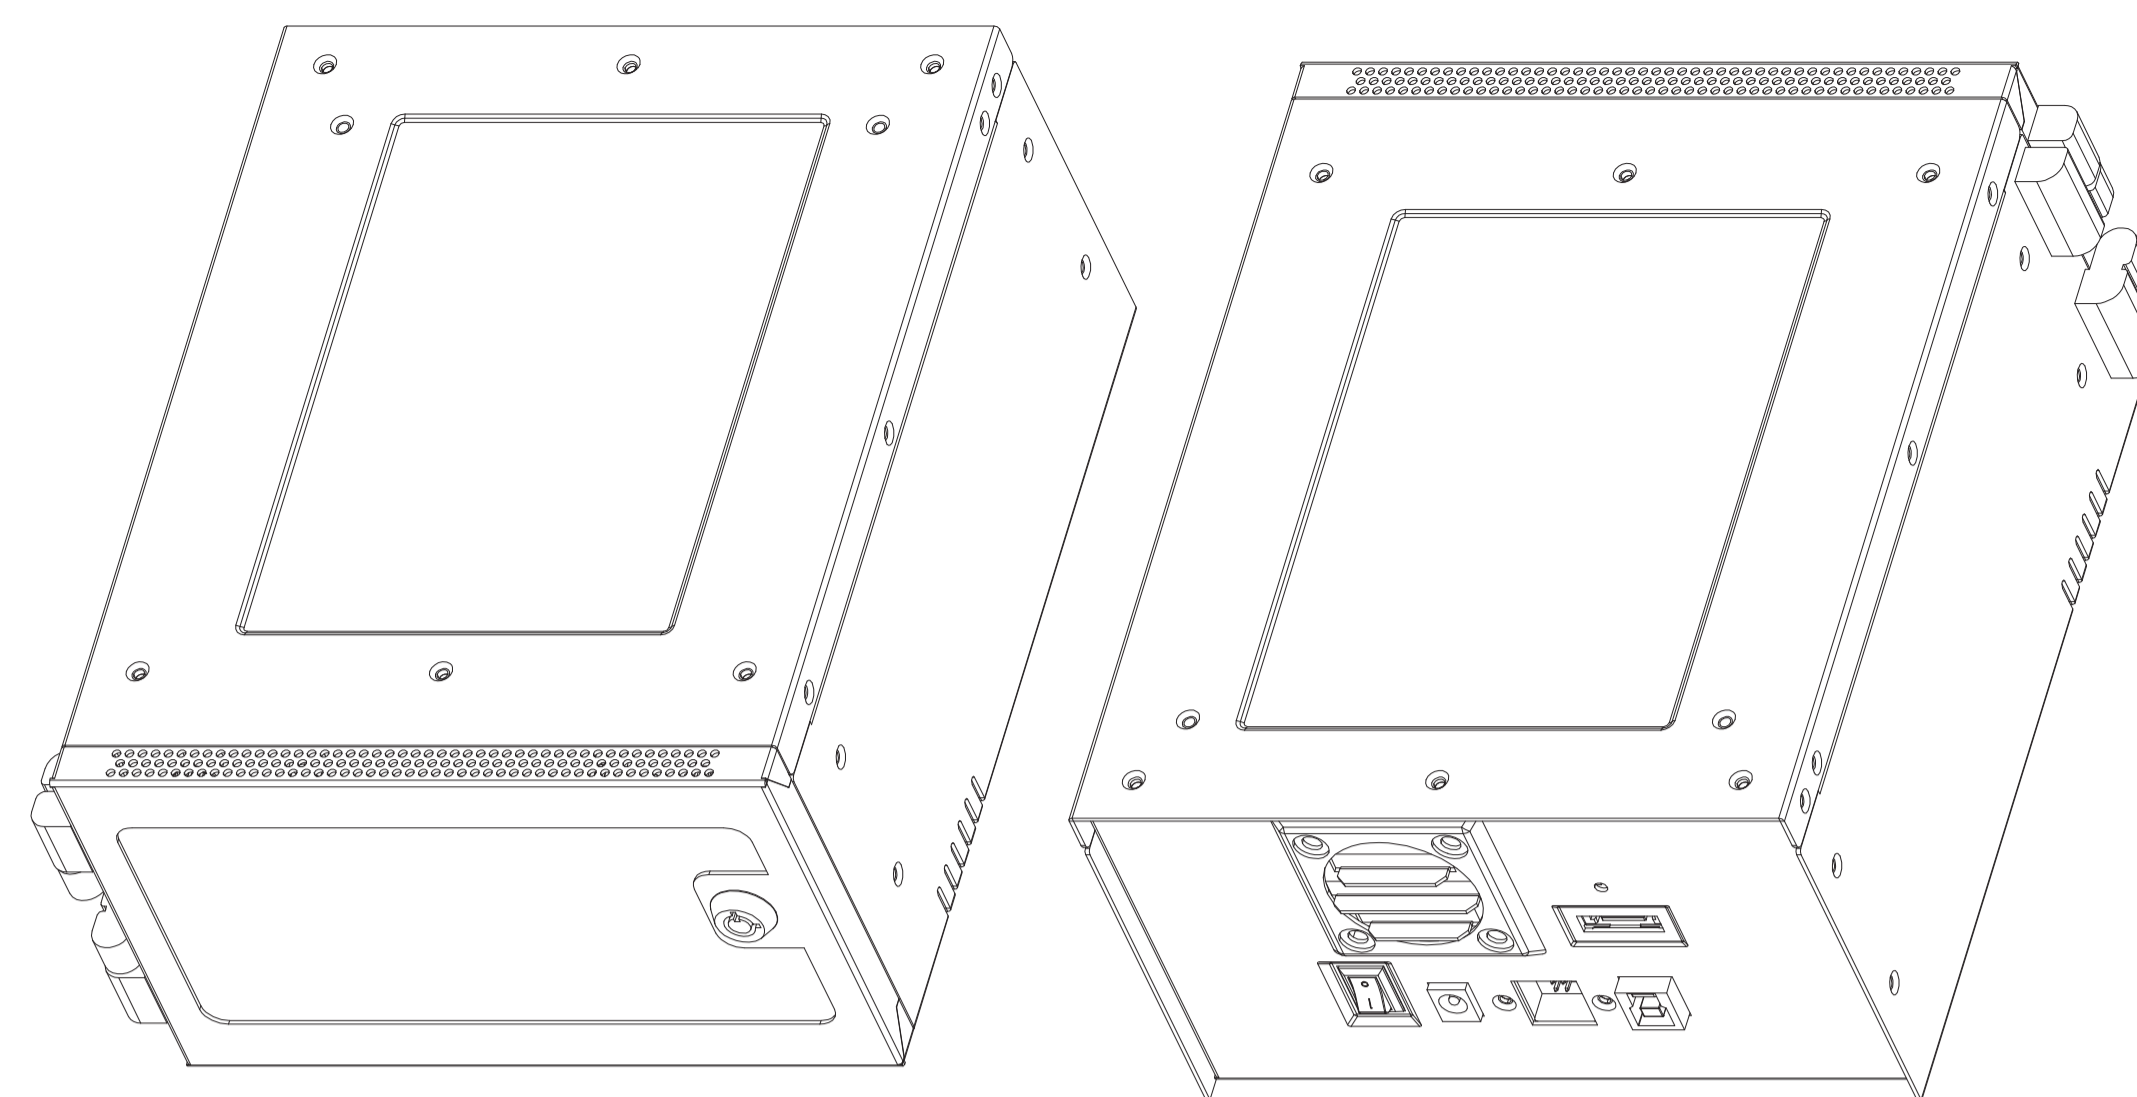

Model NO	AN-EX352
Ext	3.5" x 2
Interface	USB30/eSATA
Fan	40mm x 1
Power	DC 12V/3A

CLOSE

METAL KEYLOCK

OPEN