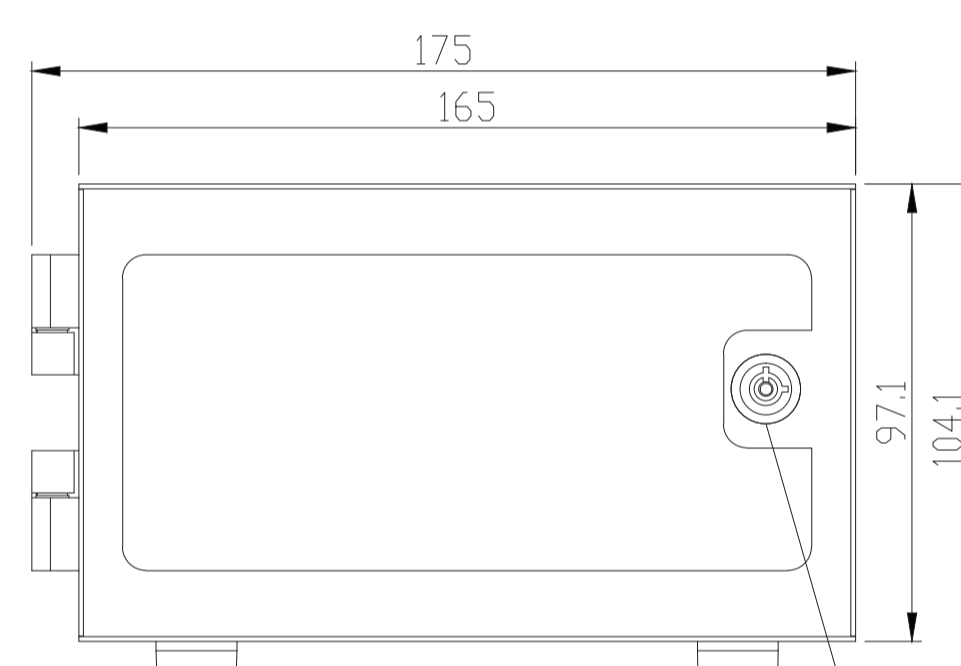

Model NO	AN-EX352
Ext	3.5" x 2
Interface	USB30/eSATA
Fan	40mm x 1
Power	DC 12V/3A

CLOSE

METAL KEYLOCK

OPEN